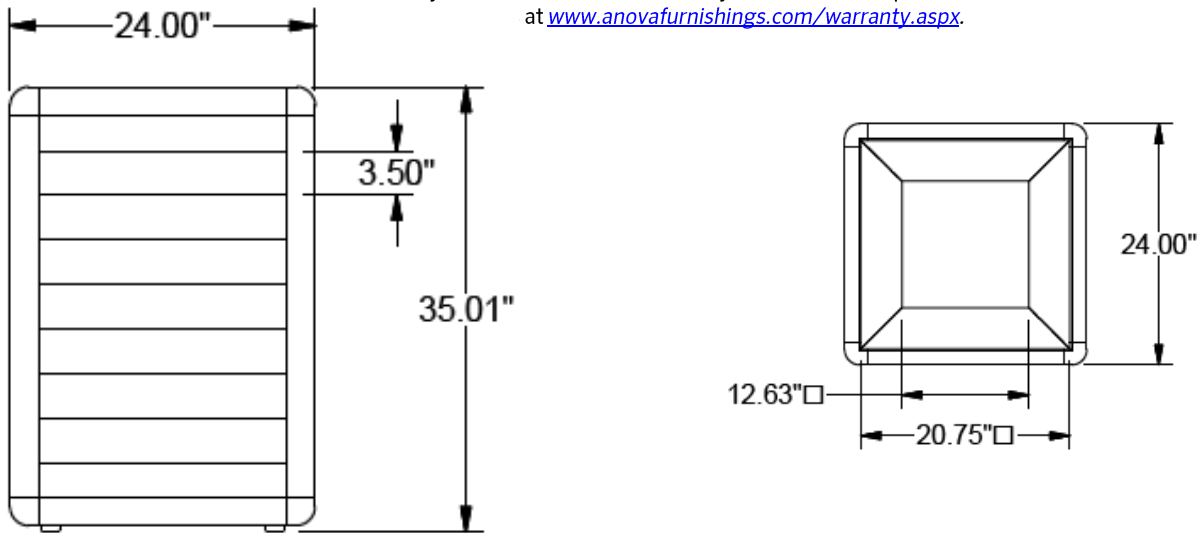

Warranty

10-year limited structural warranty from the date of purchase. See full details on multi-year warranties for at www.anovafurnishings.com/warranty.aspx.